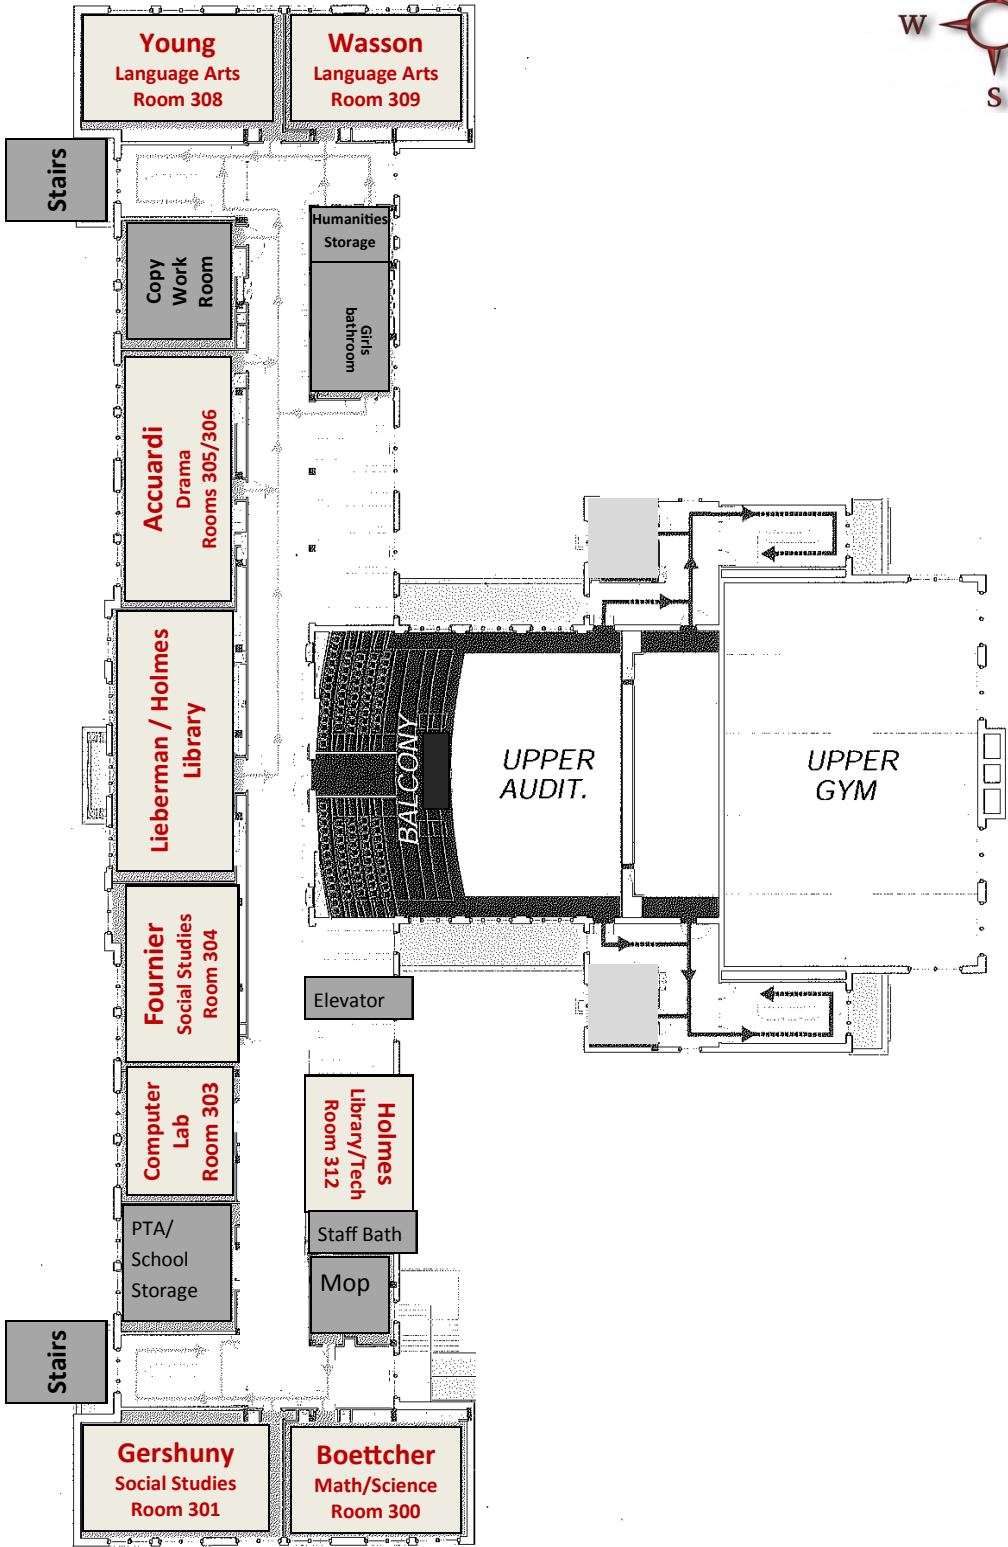

da Vinci Arts Middle School
2508 NE Everett Street
Portland, OR 97232
Upper Level—3rd Floor

28th Street

NE Everett Street

24th Street