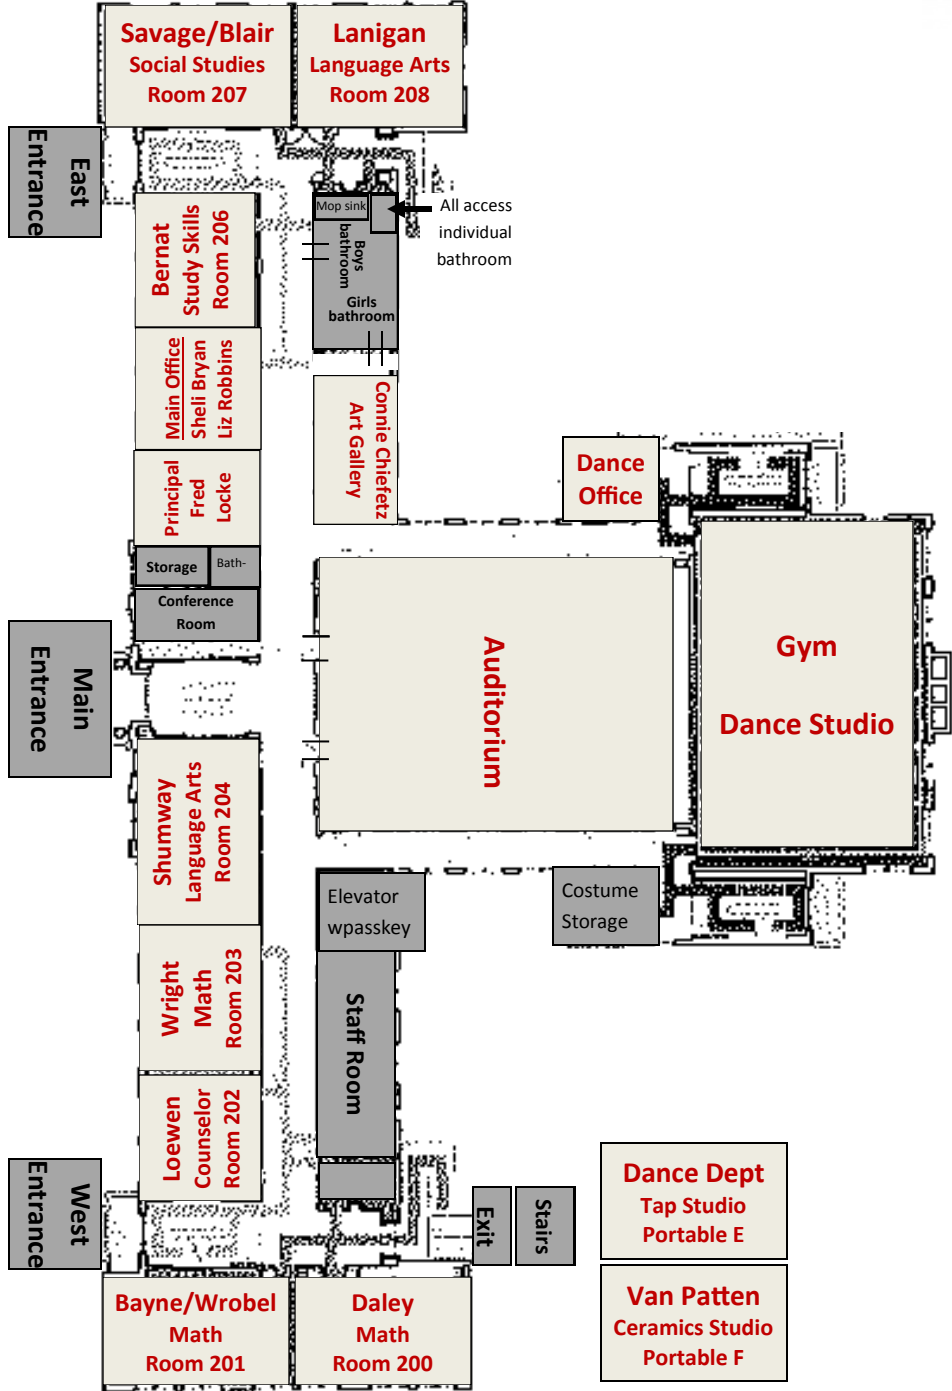

da Vinci Arts Middle School
2508 NE Everett Street
Portland, OR 97232
Main Level—2nd Floor

28th Street

NE Everett Street

24th Street